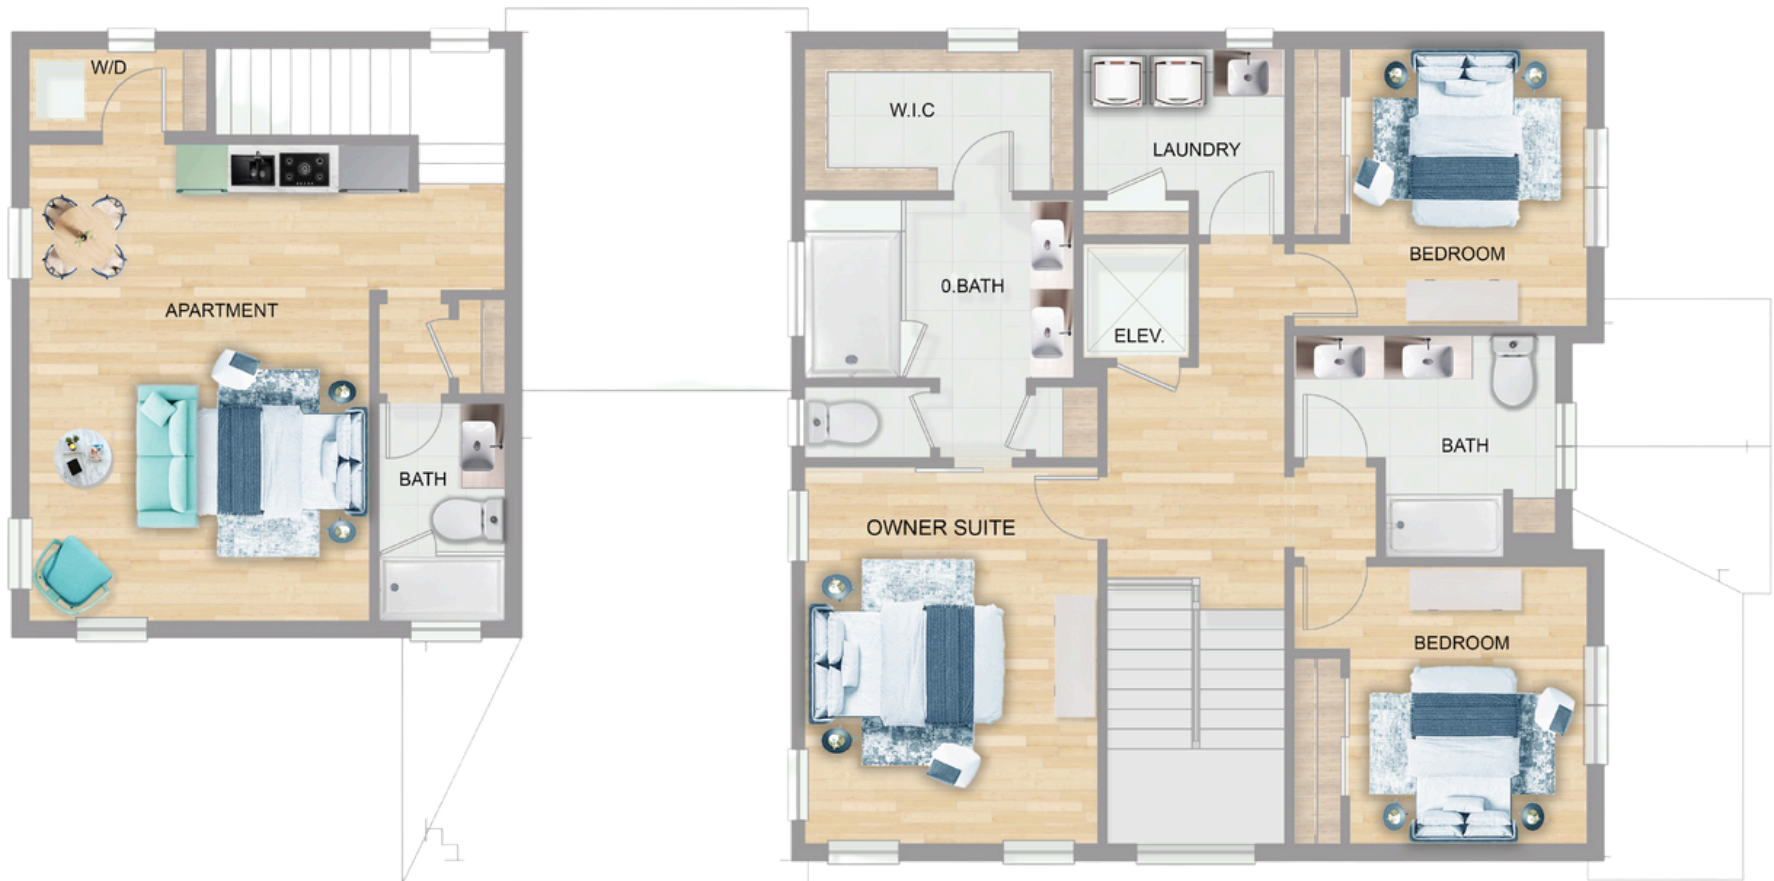

# “The Retreat”

Luxury Living Made Simple

2,601 SF Main Home + 473 SF ADU =  
3,074 Living SF / 3839 Total SF

4 Bedroom + Study, 3 Bathrooms Plus ADU Studio Apartment with Full Bathroom, Kitchenette and Washer and Dryer

*\*Floor plans and elevations are subject to change.*

# Second Floor

*\*Floor plans and elevations are subject to change.*